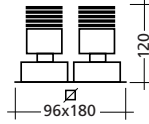

W • lm	Standard	DALI Dimm
2x(6 W • 890 lm)	L AN4213230	L AN4213240
2x(9 W • 1250 lm)	L AN4213231	L AN4213241

3000K - 4000K • 1300 gr