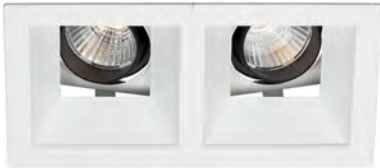

W • lm	Standard	DALI Dimm
6 W • 890 lm	L AN4213030	L AN4213040
9 W • 1250 lm	L AN4213031	L AN4213041

3000K - 4000K • 570 gr