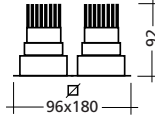

W • lm	Standard	DALI Dimm
2x(6 W • 890 lm)	L AN4218230	L AN4218240
2x(9 W • 1250 lm)	L AN4218231	L AN4218241